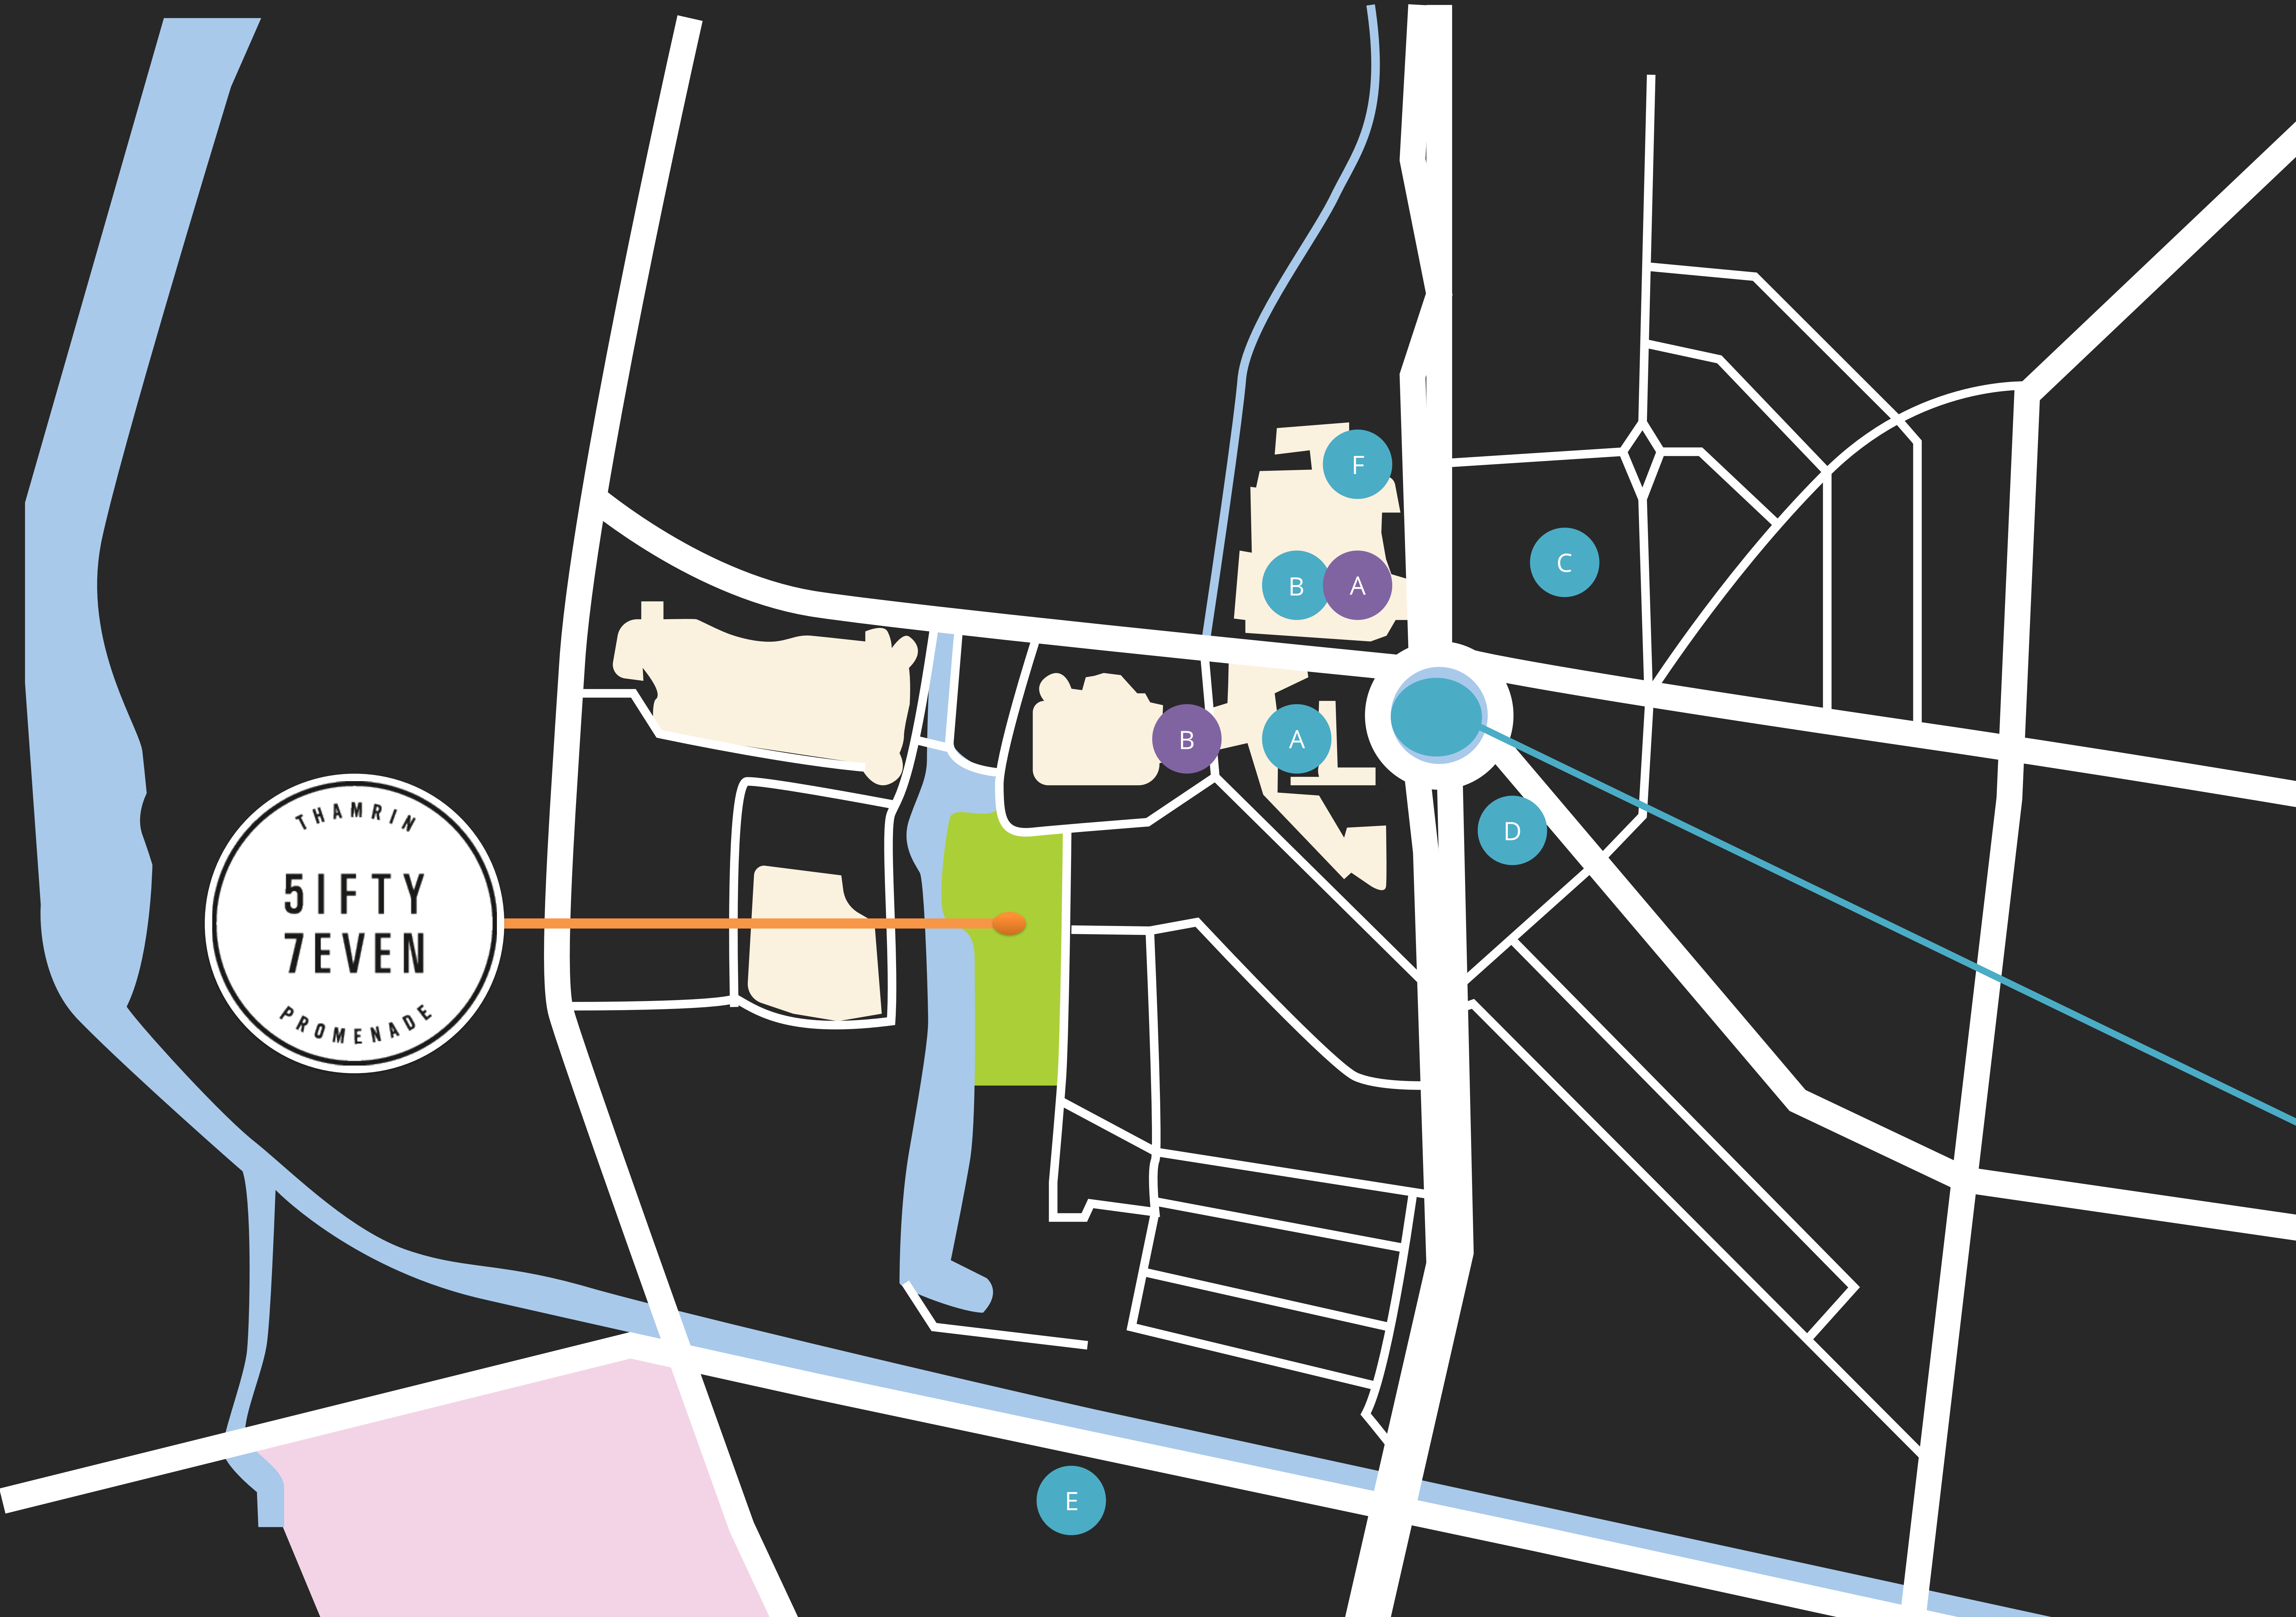

5 STAR HOTELS

- A Kempinski
- B Grand Hyatt
- C Pullman
- D Mandarin Oriental
- E Shangri-la
- F Keraton

SHOPPING MALL

- A Plaza Indonesia
- B Grand Indonesia

BUNDARAN HI

NEIGHBORHOOD

EMBASSY

- A Embassy of Japan
- B Embassy of France
- C Embassy of German
- D Embassy of Spain

An aerial photograph of a city at dusk or dawn. The scene is dominated by a large, circular fountain in the foreground, with water spraying upwards in a central column and then cascading outwards in a wide, shallow basin. The fountain is surrounded by a paved plaza with intricate geometric patterns. In the background, a dense urban landscape is visible, featuring several tall, modern skyscrapers and a mix of lower-rise buildings. The sky is a deep, dark blue, and the city lights are beginning to glow, creating a warm, golden light that illuminates the buildings and the fountain. The overall atmosphere is one of a bustling, modern city.

Private Dining Room

Entertainment Lounge

Private Indoor Pool in 58th floor

Best **Location**

Best **Accessibility**

Top Class **Neighborhood**

5 Star Amenities

An aerial photograph of a city at dusk or dawn. The scene is dominated by a large, circular fountain in the foreground, with multiple tiers of water spraying upwards. The fountain is surrounded by a paved plaza with intricate geometric patterns. In the background, a dense urban landscape is visible, featuring several tall skyscrapers and a complex network of roads. The lighting is soft and golden, creating a warm atmosphere. The text "The City on Your Doorstep" is overlaid in the center of the image in a white, sans-serif font.