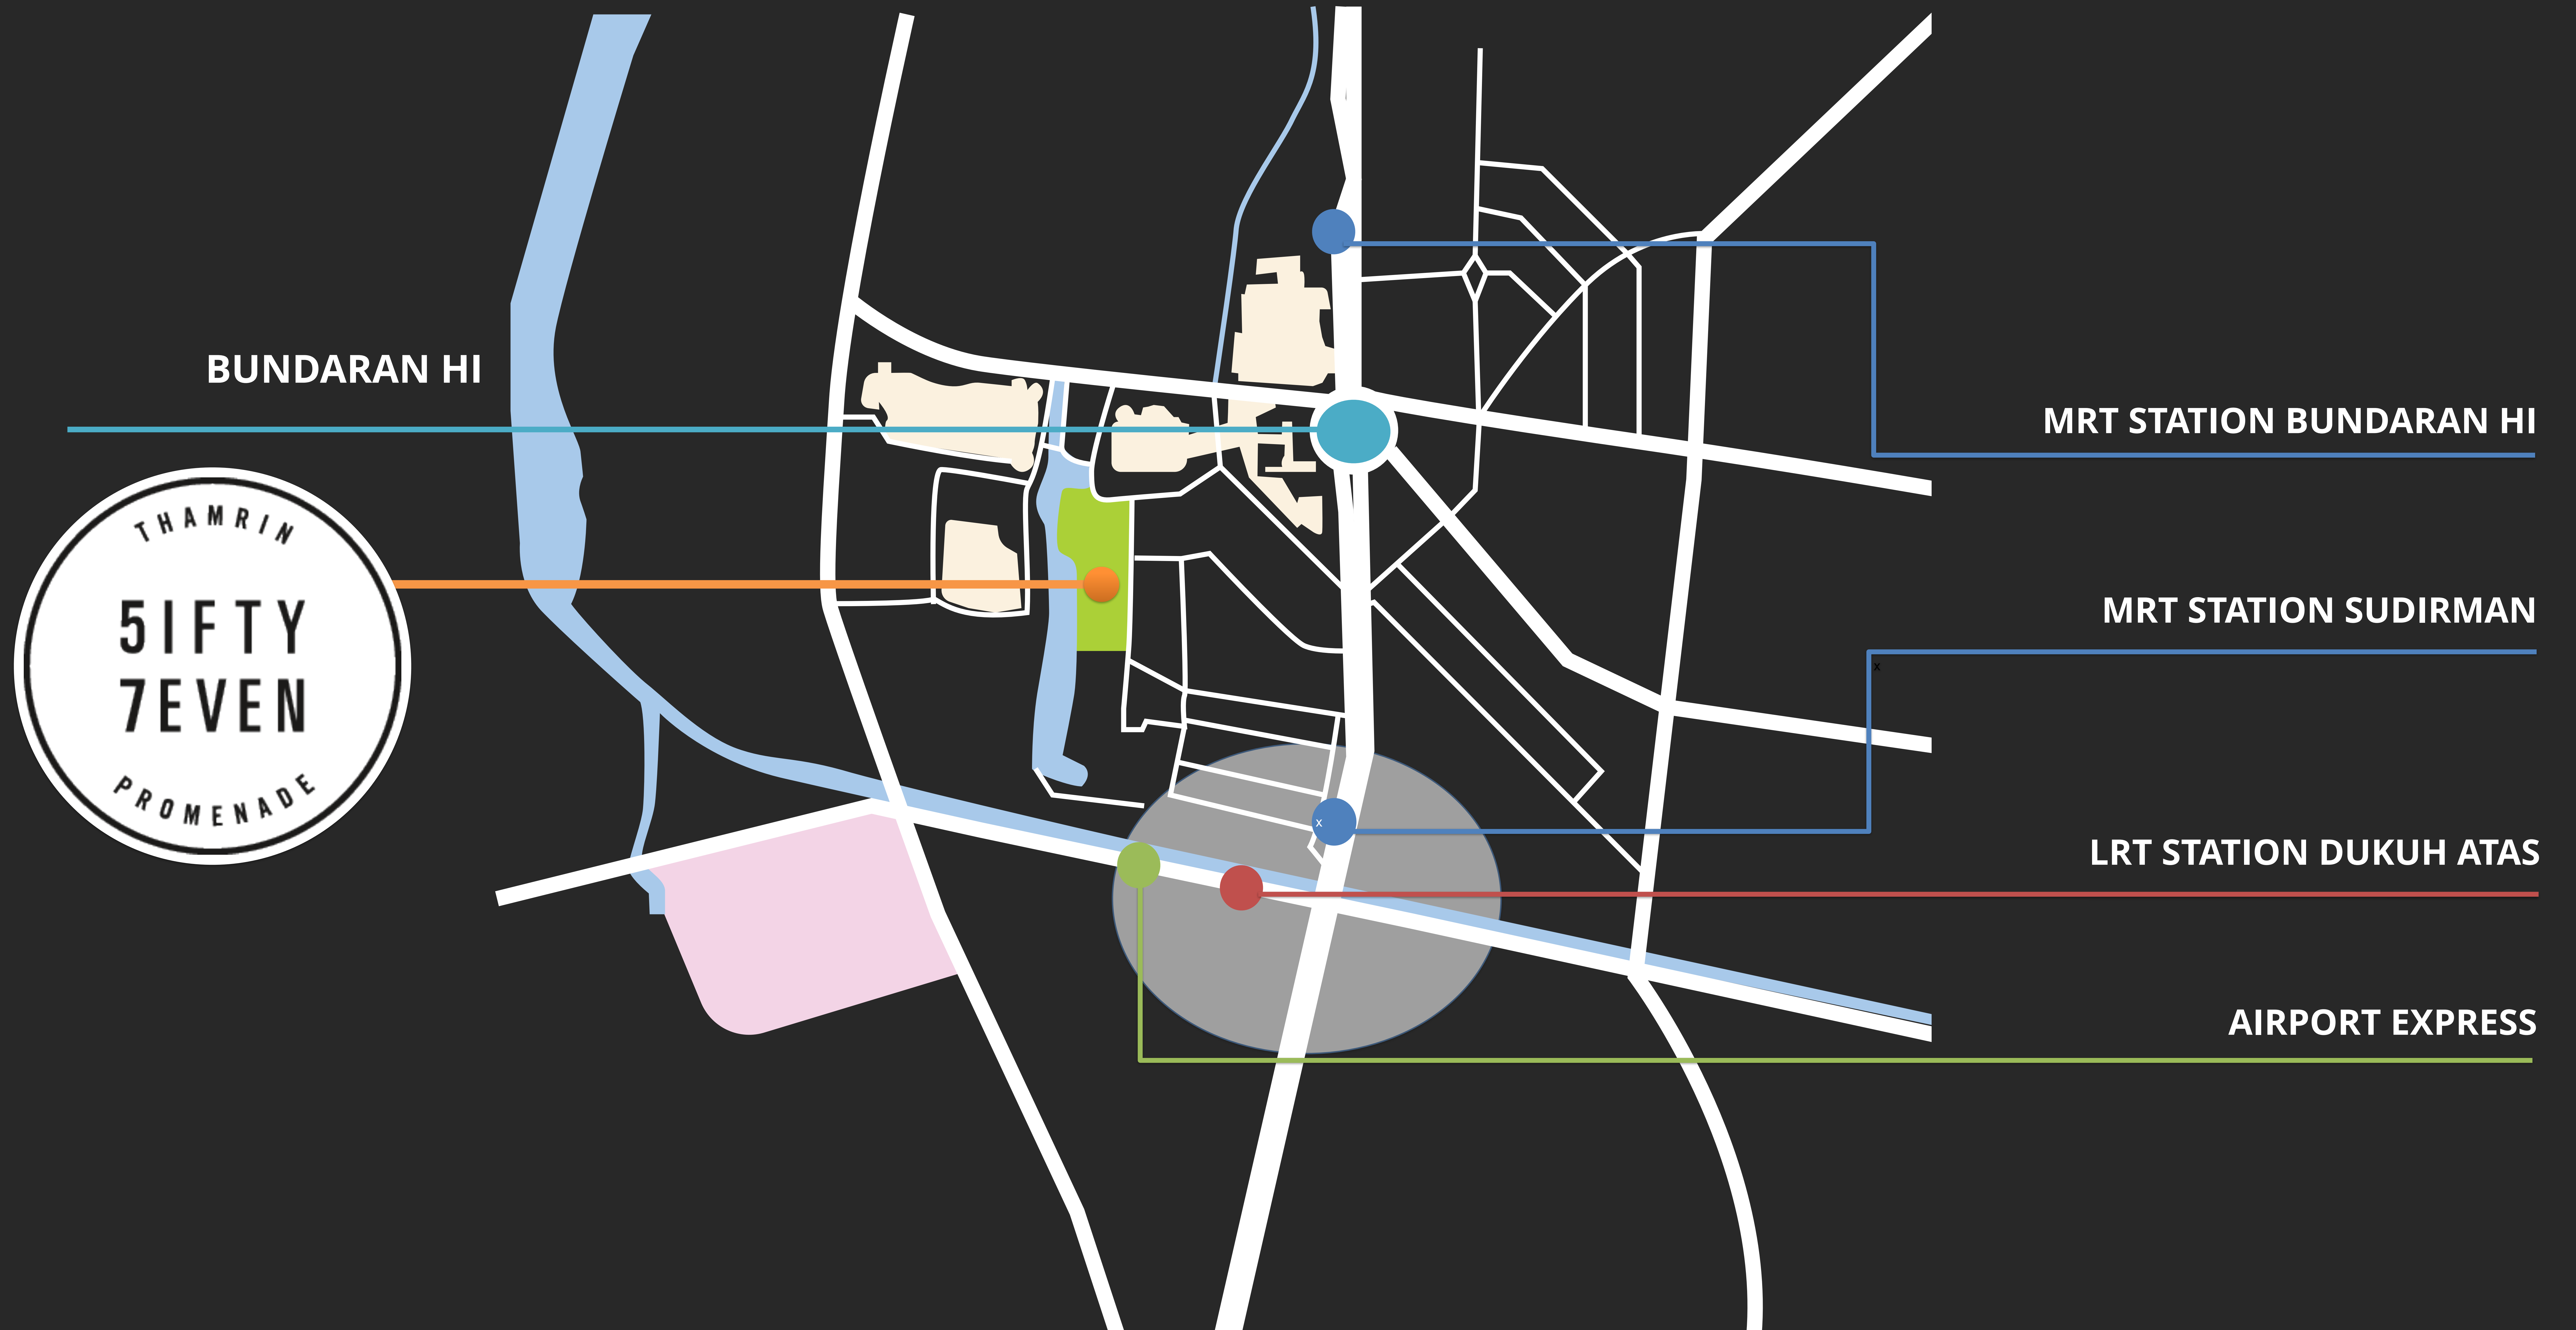

ACCESSIBILITY