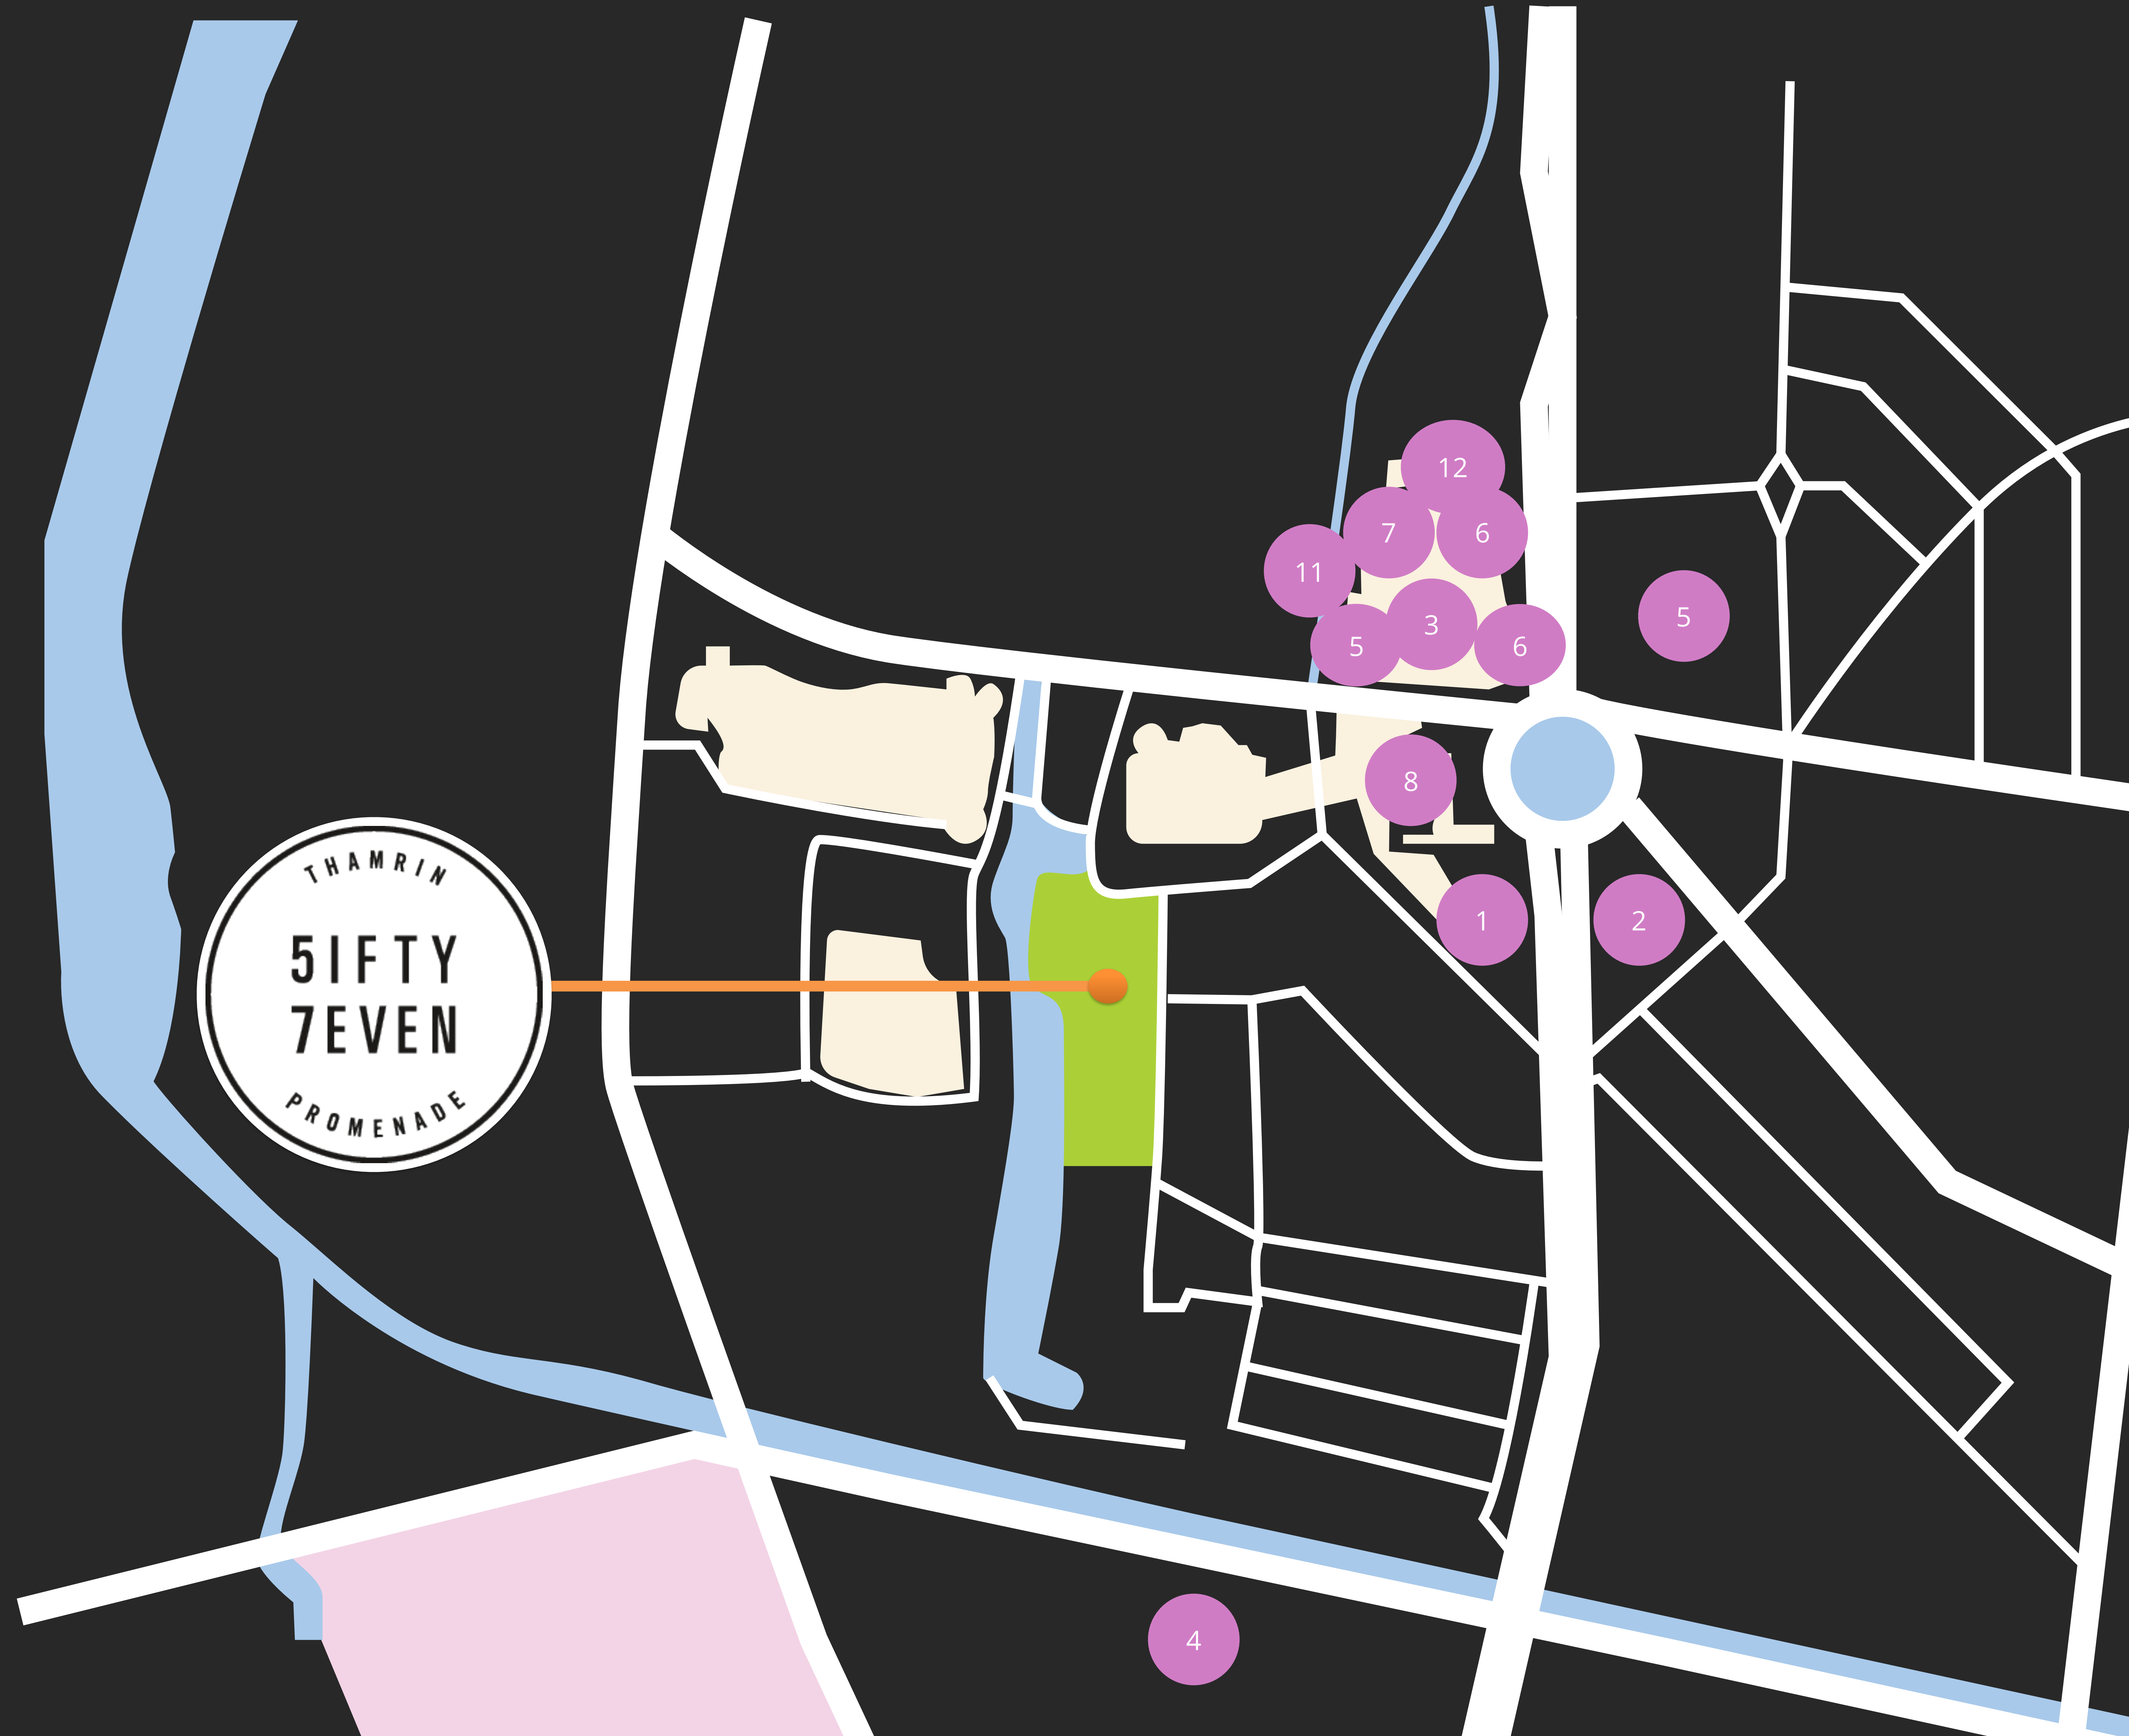

NEIGHBORHOOD

ENTERTAINMENT, DINING & FASHION

1 Skye	7 Kahyangan
2 Lyon	8 Salt & Grill
3 Cork & Screw	9 Gaia
4 Satoo	10 Oku
5 XXI	11 Louis Vuitton
6 Hermes	12 Bottega Venetta