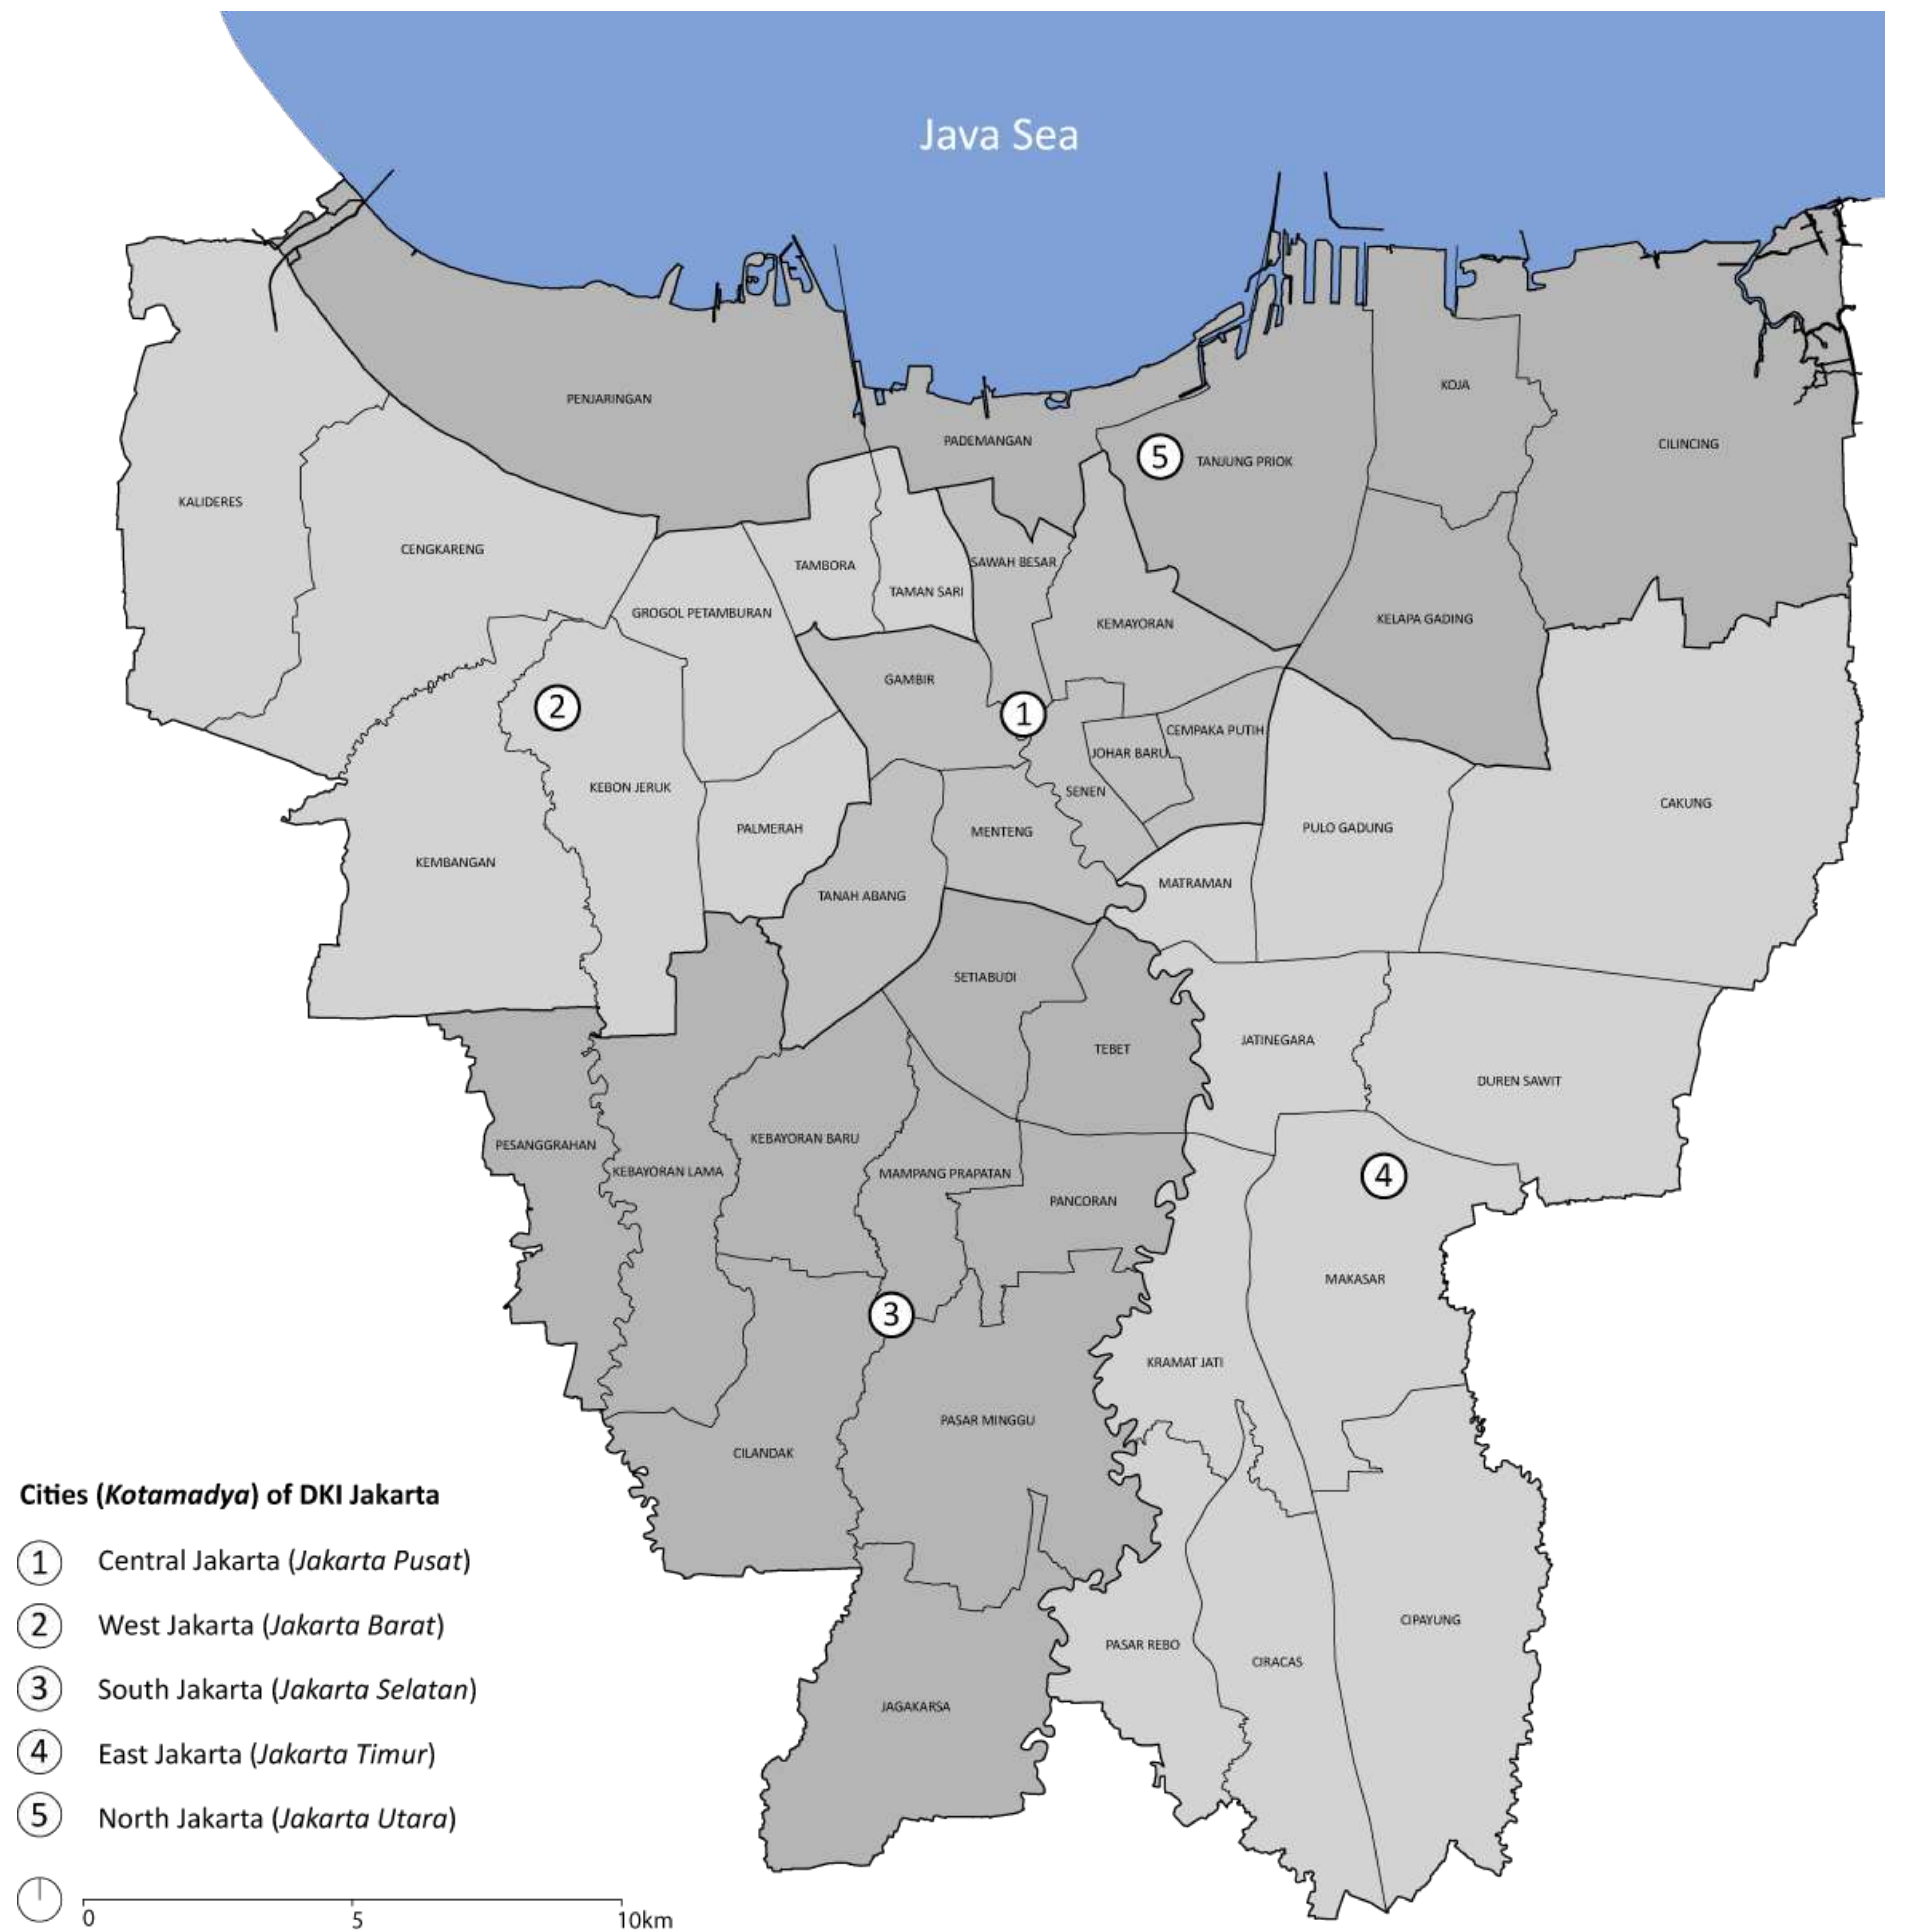

FIFTY SEVEN

P R O M E N A D E

T H A M R I N

TOKYO

HONG KONG

SINGAPORE

JAKARTA

\$2.85 B

MRT Project

\$900 M

LRT Project

\$1.8 B

Airport Express

ACCESSIBILITY

More than

6

5 STAR HOTELS

- A Kempinski
- B Grand Hyatt
- C Pullman
- D Mandarin Oriental
- E Shangri-la
- F Keraton

SHOPPING MALL

- A Plaza Indonesia
- B Grand Indonesia

BUNDARAN HI

NEIGHBORHOOD

EMBASSY

- A Embassy of Japan
- B Embassy of France
- C Embassy of German
- D Embassy of Spain

An aerial photograph of a city at dusk or dawn. The scene is dominated by a large, circular fountain in the foreground, with water spraying upwards in a central column and then cascading outwards in a wide, shallow basin. The fountain is surrounded by a paved plaza with intricate geometric patterns. In the background, a dense urban landscape is visible, featuring several tall, modern skyscrapers and a mix of lower-rise buildings. The sky is a deep, dark blue, and the city lights are beginning to glow, creating a warm, golden light that illuminates the buildings and the fountain. The overall atmosphere is one of a bustling, modern city.