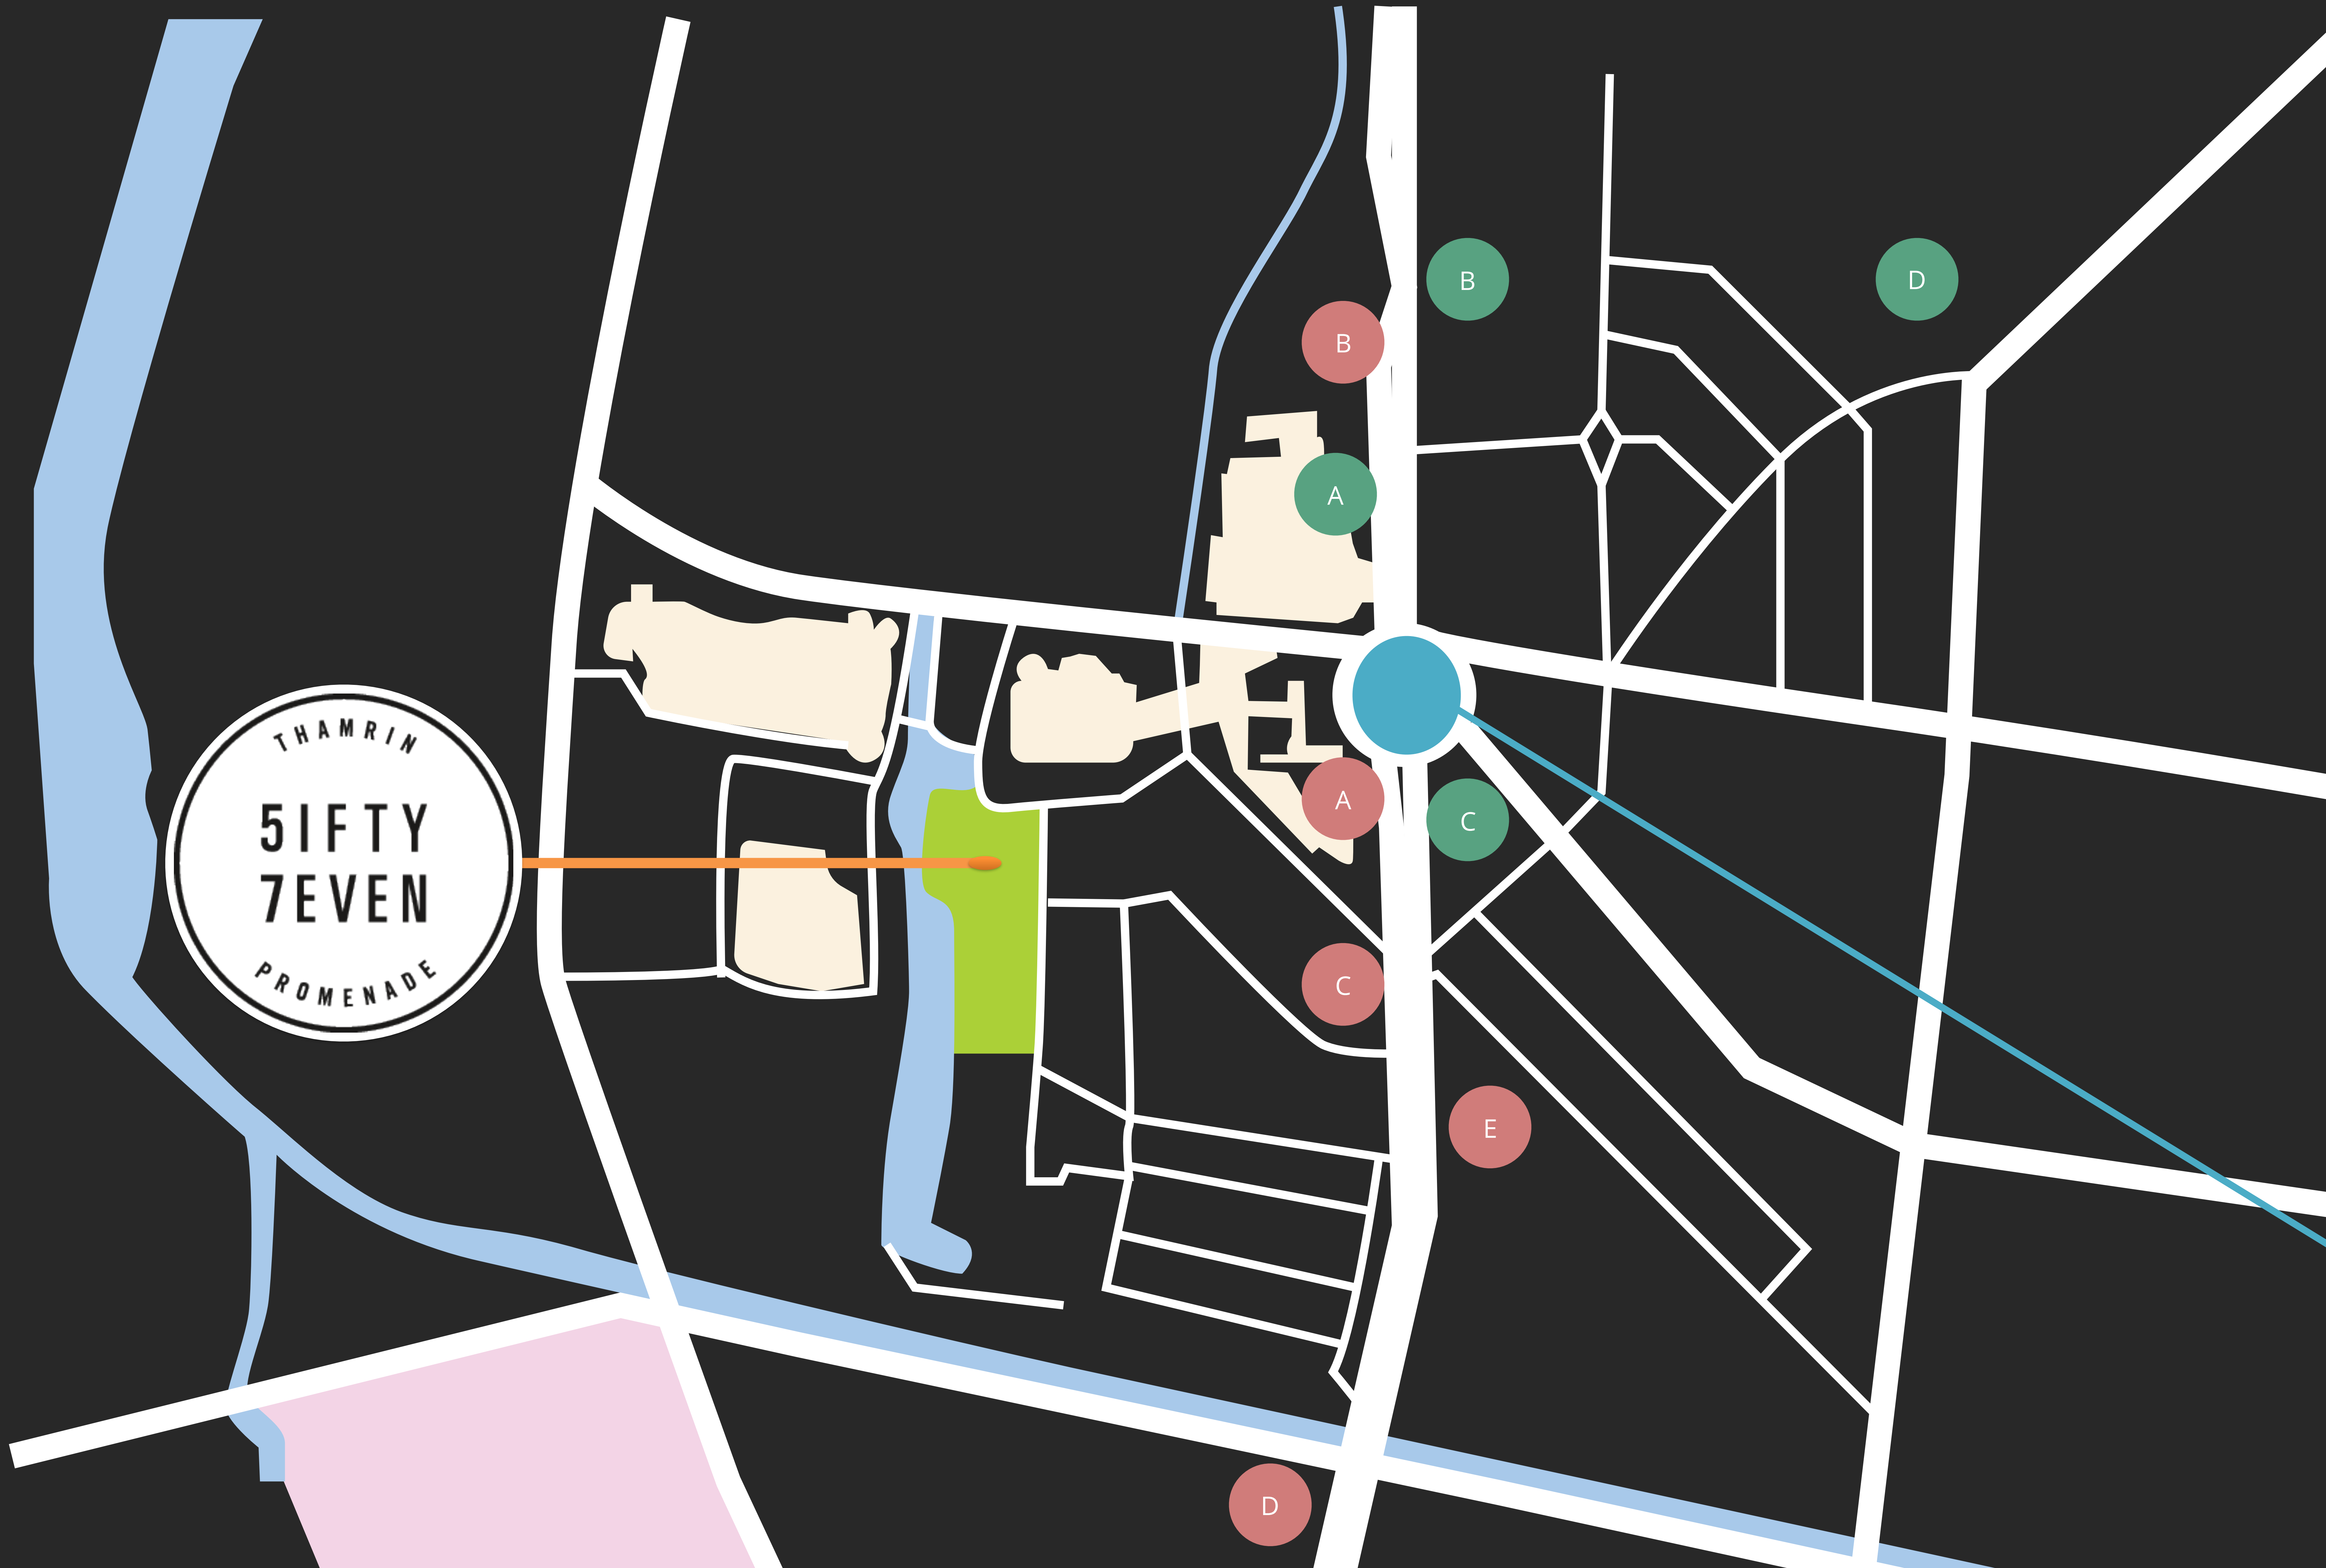

NEIGHBORHOOD

EMBASSY

- A Embassy of Japan
- B Embassy of France
- C Embassy of German
- D Embassy of Spain

GRADE A OFFICE

- A Menara BCA
- B The Plaza
- C UOB Plaza
- D Wisma BNI 46
- E The City Tower

BUNDARAN HI