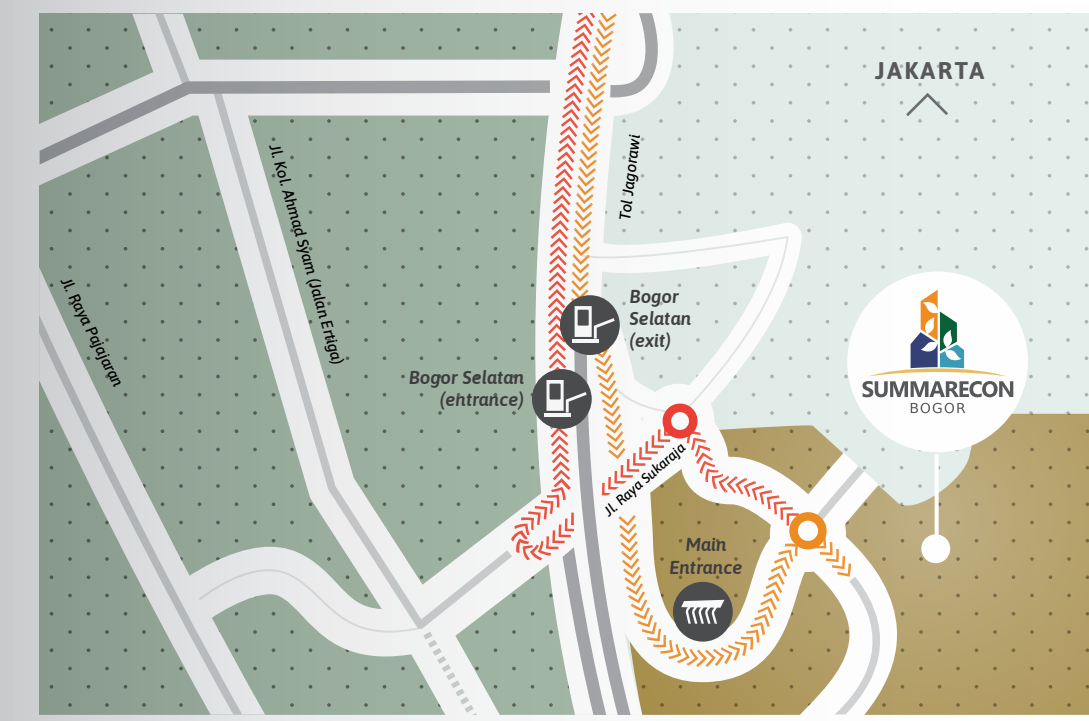

About Summarecon

Having successfully built 4 major self-sustaining townships in Java, and grooming the 5th township in Sulawesi, Summarecon is now presenting its latest creation, an Indonesian Gem in the making.

Welcome to **Summarecon Bogor**,
your ideal home to rejuvenate.

Scan QR Code below to get the direction from Google Maps

Direct toll access from Jakarta to Summarecon Bogor and vice versa.

- Access from Jakarta to Summarecon Bogor
- Access to Jakarta from Summarecon Bogor

Access from Kota Bogor to Summarecon Bogor and vice versa.

- Access from Kota Bogor to Summarecon Bogor
- Access to Kota Bogor from Summarecon Bogor

Location Map & Access

Summarecon Bogor is conveniently located in a strategic location.