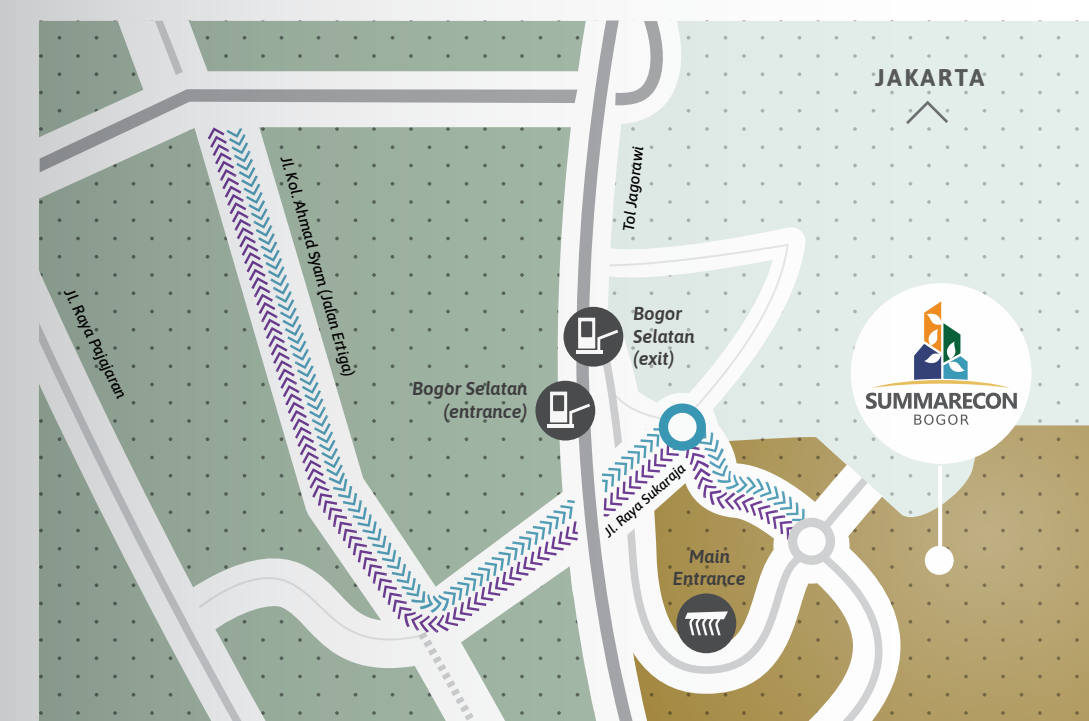

Welcome to **Summarecon Bogor**,
your ideal home to rejuvenate.

Scan QR Code below to get the direction from Google Maps

Direct toll access from Jakarta to Summarecon Bogor and vice versa.

- Access from Jakarta to Summarecon Bogor
- Access to Jakarta from Summarecon Bogor

Access from Kota Bogor to Summarecon Bogor and vice versa.

- Access from Kota Bogor to Summarecon Bogor
- Access to Kota Bogor from Summarecon Bogor

Location Map & Access

Summarecon Bogor is conveniently located in a strategic location.

Direct access through Bogor Selatan toll exit

Connected with Kota Bogor efficiently

LEGEND

 Commercial Area	 Green Area
 Residential Area	 Golf Course
 Gunung Geulis Golf Resort	

swa

The SWA Group is an urban planning, design and landscape architecture firm working worldwide from seven offices. Throughout its 50+ year history, The SWA Group has embraced the idea that planning and design can shape the environment in fundamental ways.